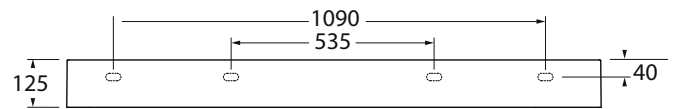

# Sunzet 140cm / wazhbazin 99

MOETZ

BATHROOM FURNITURE